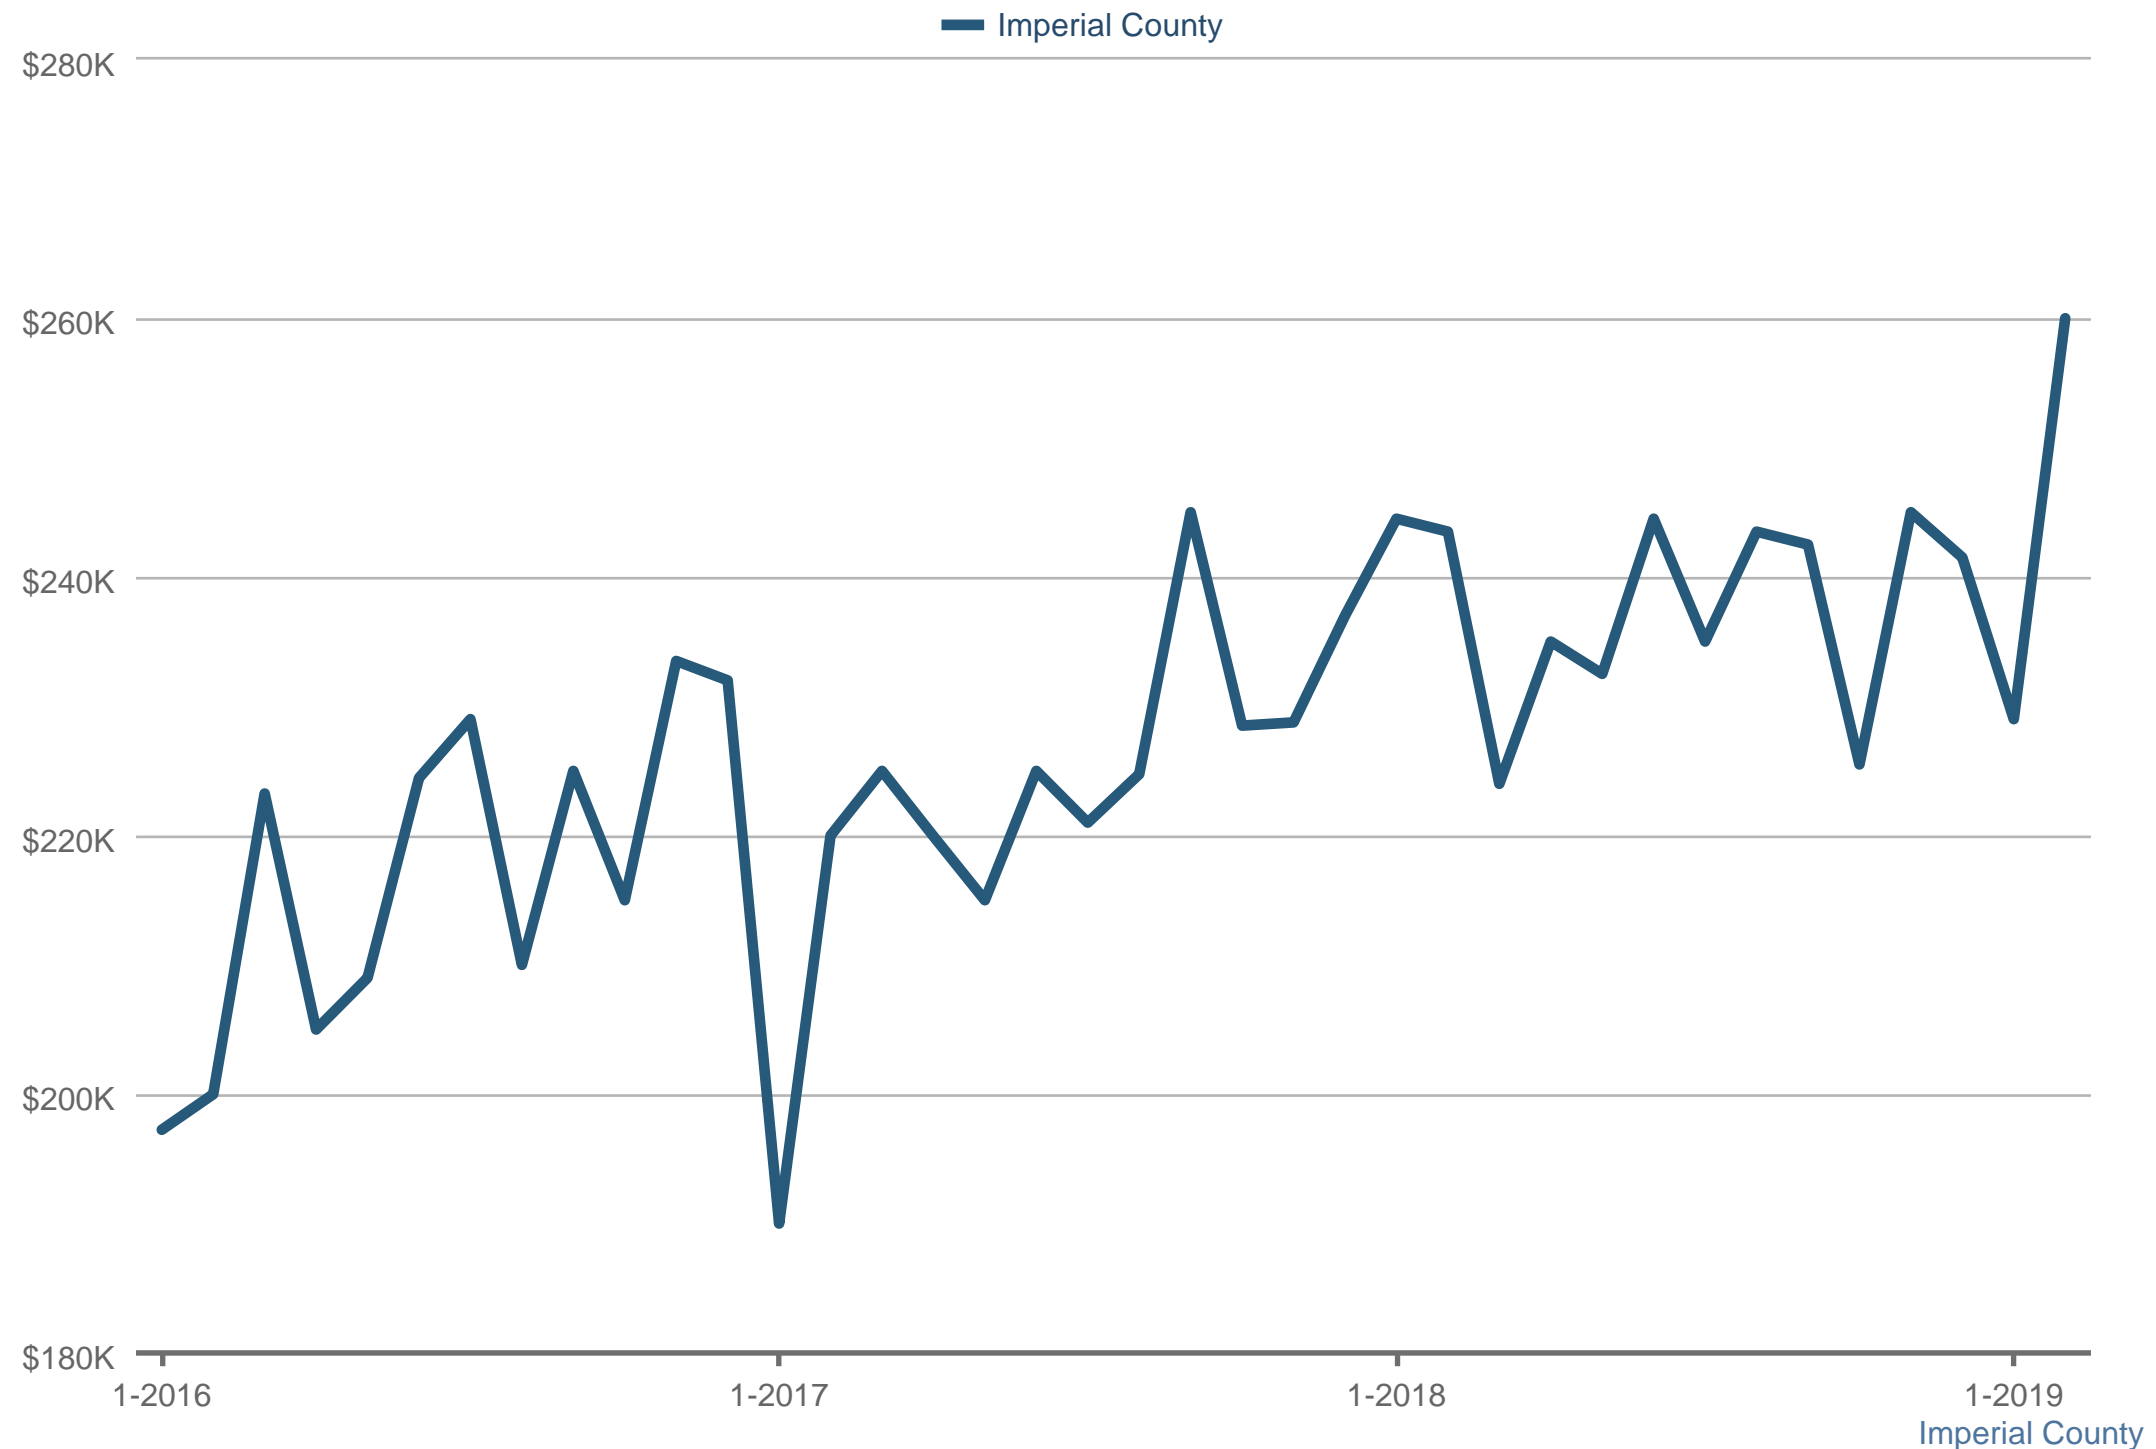

## Median Sales Price

Each data point is one month of activity. Data is from March 19, 2019.

All data from ICAOR. Data deemed reliable, but not guaranteed. InfoSparks © 2024 ShowingTime.